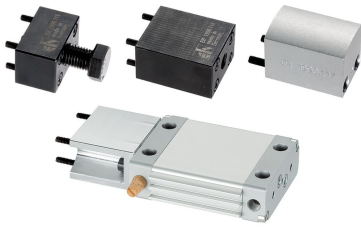

Control Modules

EH 1990.

Product Description

Material

- Steel, blackened
- Aluminium Al

Drawing

Order information

	[g]	Art. No.
mechanical	428	1990.115
hydraulic	696	1990.116
pneumatical	159	1990.117
pneumatically, reinforced	805	1990.118