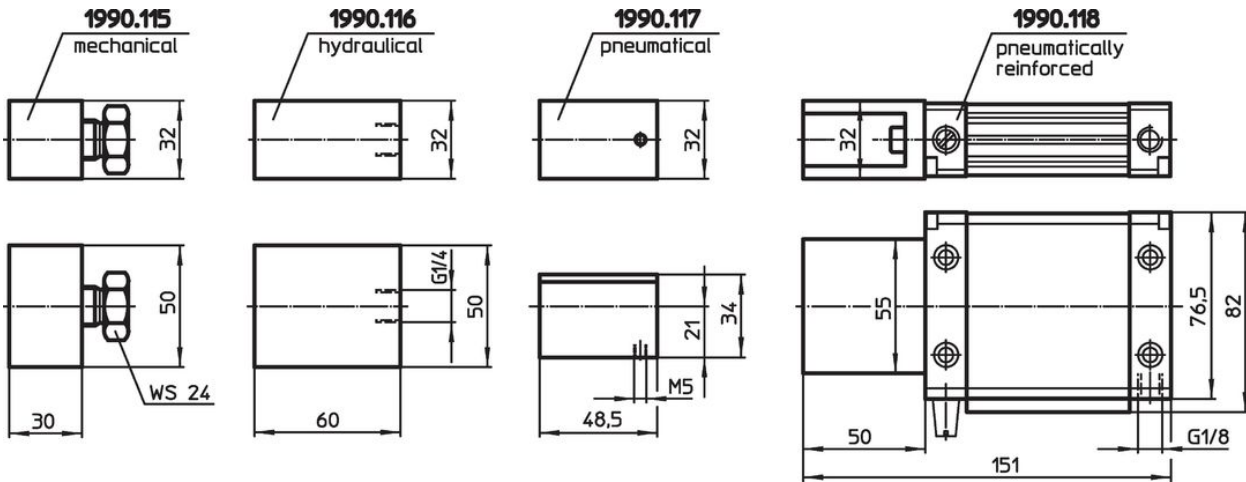

Control Modules

EH 1990.

Product Description

Material

- Steel, blackened
- Aluminium Al

Drawing

Order information

	[g]	Art. No.
mechanical	428	1990.115
hydraulic	696	1990.116
pneumatical	159	1990.117
pneumatically, reinforced	805	1990.118