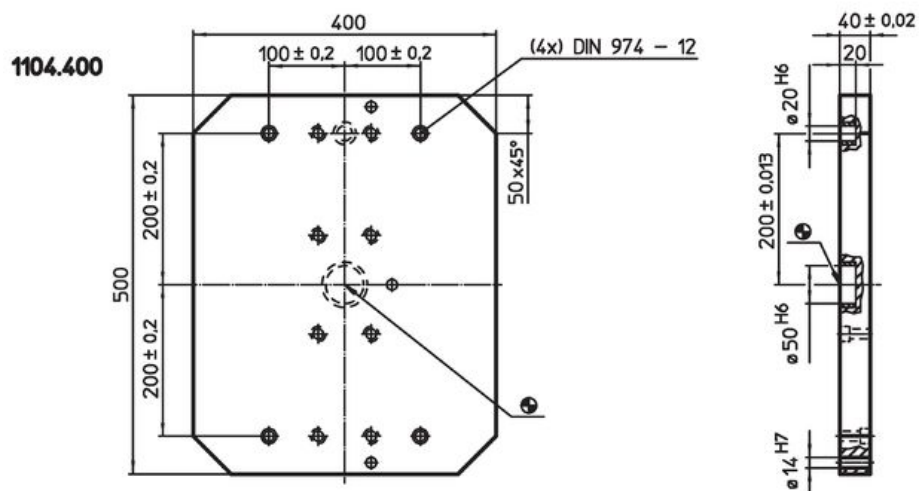

Supporting Plates · including accessories

EH 1104.300 - EH 1104.500

Product Description

Material

- Grey cast iron GG

Drawing

Order information

System	 [kg]	Art. No.
V70	42	1104.300
V70	53	1104.400
V70	108	1104.500