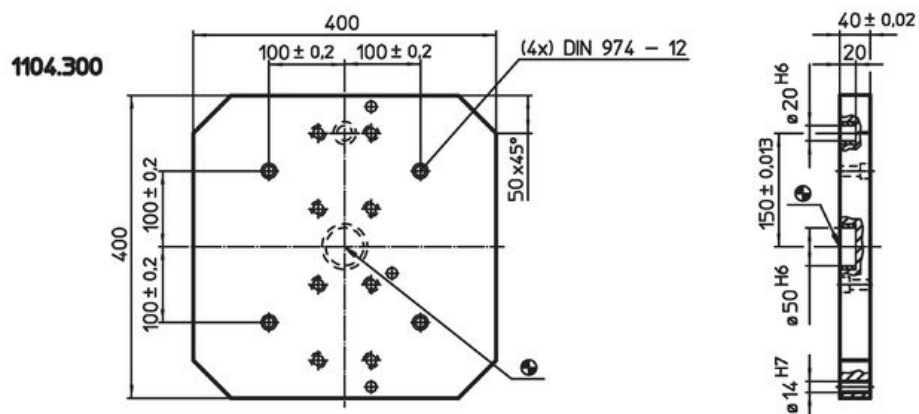

Supporting Plates · including accessories

EH 1104.300 - EH 1104.500

Product Description

Material

- Grey cast iron GG

Drawing

Order information

System	 [kg]	Art. No.
V70	42	1104.300
V70	53	1104.400
V70	108	1104.500

Application example

Compliance

RoHS compliant

Contains lead - compliant according to exceptions 6a / 6b / 6c.

Contains SVHC substances >0,1% w/w

Contains lead - SVHC list [REACH] as of 23.01.2024.

Contains Proposition 65 substances