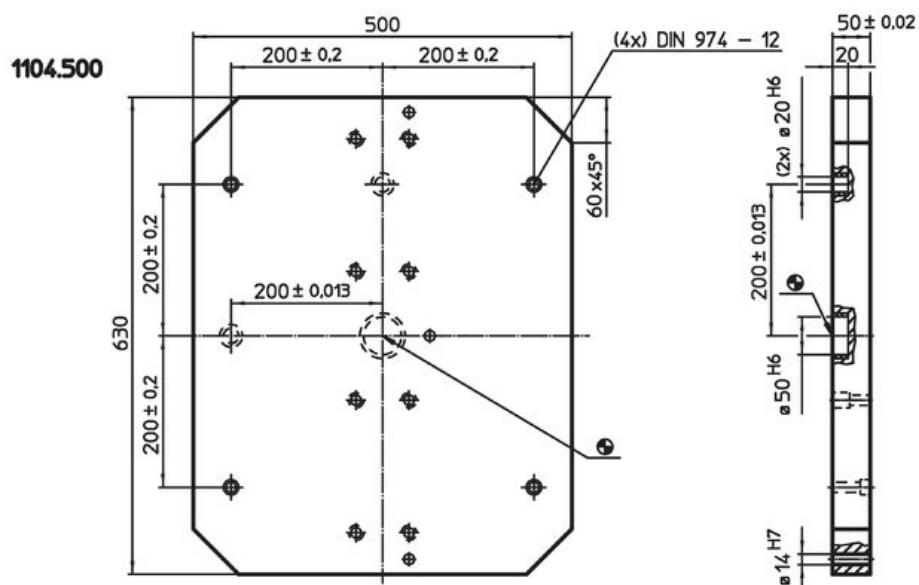

Supporting Plates · including accessories

EH 1104.300 - EH 1104.500

Product Description

Material

- Grey cast iron GG

Drawing

Order information

System	 [kg]	Art. No.
V70	42	1104.300
V70	53	1104.400
V70	108	1104.500