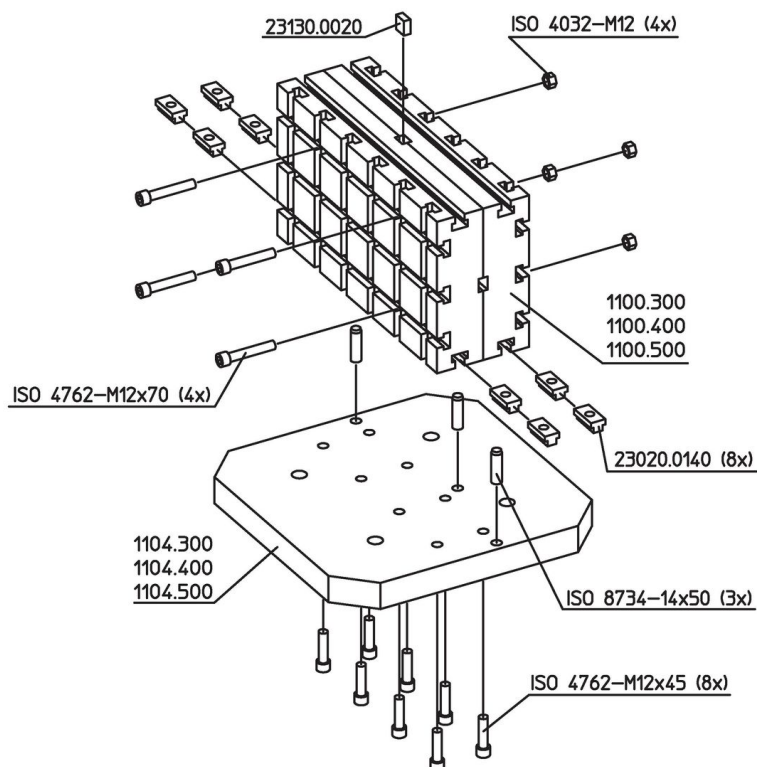

Supporting Plates · including accessories

EH 1104.300 - EH 1104.500

Product Description

Material

- Grey cast iron GG

Drawing

Order information

System	 [kg]	Art. No.
V70	42	1104.300
V70	53	1104.400
V70	108	1104.500

Application example

Compliance

RoHS compliant

Contains lead - compliant according to exceptions 6a / 6b / 6c.

Contains SVHC substances >0,1% w/w

Contains lead - SVHC list [REACH] as of 23.01.2024.

Contains Proposition 65 substances