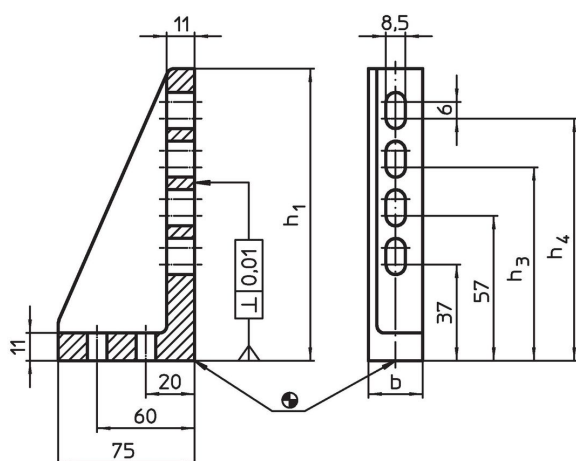

Thrust Angles

EH 1021.600 - EH 1021.700

Product Description

Material

- Grey cast iron, phosphatized, ground

Drawing

Order information

System	b	Dimensions			Position of web	 [g]	Art. No.
		h ₁	h ₃	h ₄			
V40	39	75	–	–	left	473	1021.600
V40	39	115	77	97	left	593	1021.700