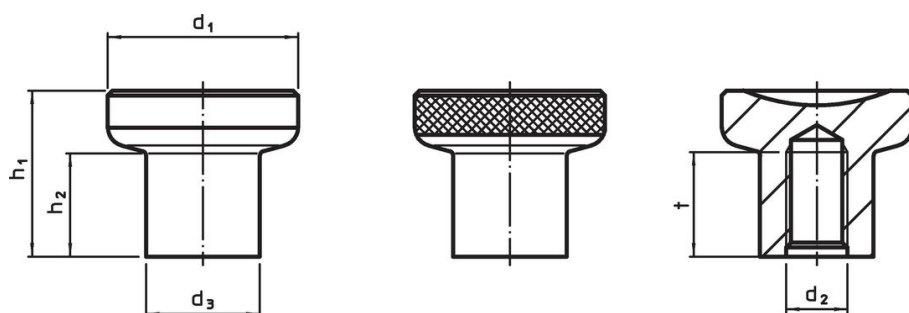

Thumb Knobs

24520.0026

Product Description

Material

- Steel, blackened

Drawing

picture 1

picture 2

Order information

Dimensions							[g]	Art. No.
d ₁	d ₂	d ₃	h ₁	h ₂	t	min.		
[mm]								
with knurling – picture 2, Steel								
25	M8	14.5	22.5	14	12		39	24520.0026

Application example

Compliance

RoHS compliant