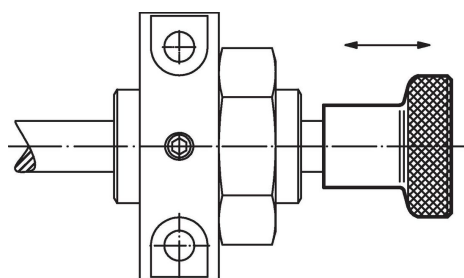

Thumb Knobs

24520.0026

Product Description

Material

- Steel, blackened

Drawing

picture 1

picture 2

Order information

Dimensions							[g]	Art. No.
d ₁	d ₂	d ₃	h ₁	h ₂	t	min.		
[mm]								
with knurling – picture 2, Steel								
25	M8	14.5	22.5	14	12		39	24520.0026

Application example

Compliance

RoHS compliant