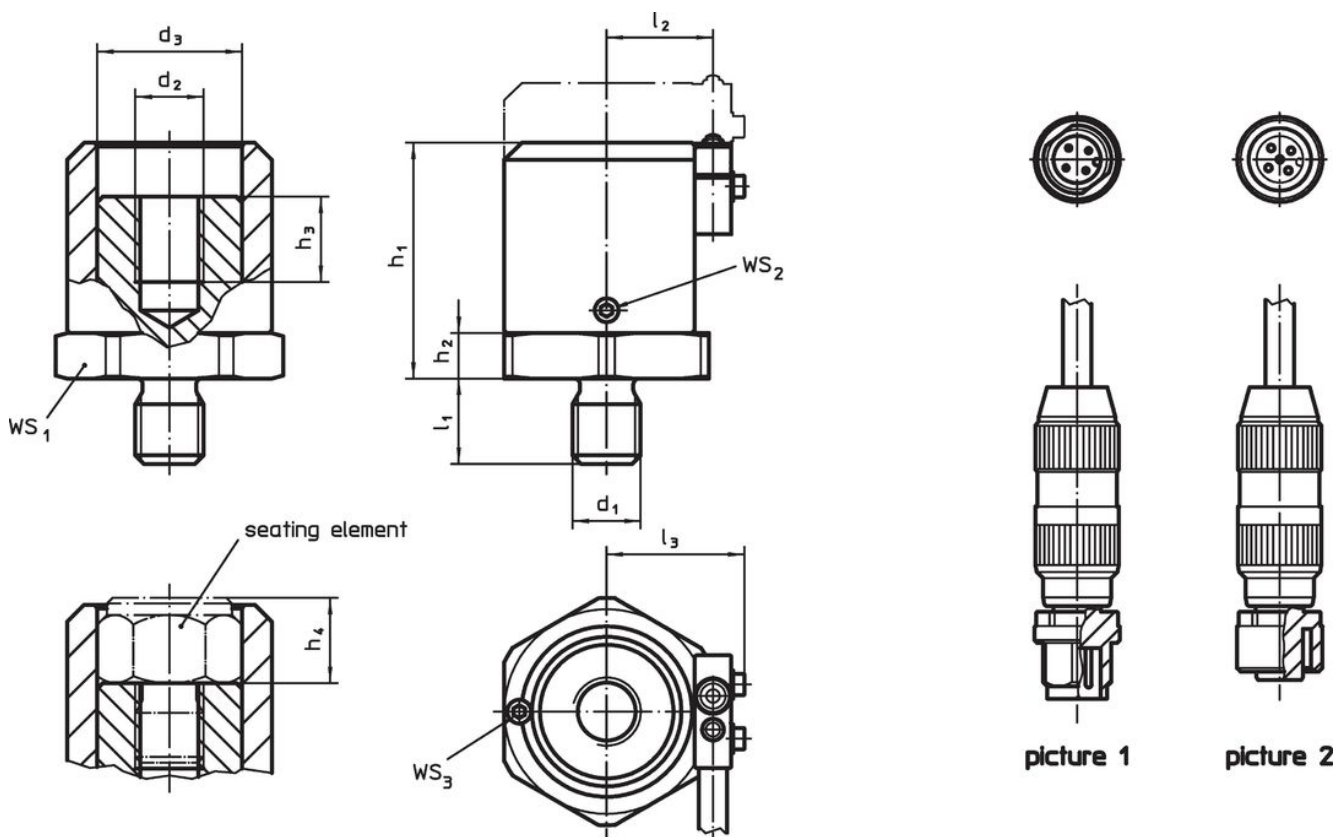

Drawing

Order information

Dimensions												WS			min. max.		[g]	Art. No.
d ₁	d ₂	d ₃	l ₁	l ₂	l ₃	h ₁ min.	h ₁ max.	h ₂	h ₃	h ₄ min.	h ₄ max.	WS ₁	WS ₂	WS ₃	[°C]	[g]		
[mm]												[mm]						
retrieval unit with bushing – picture 1																		
M8	M8	20.3	12	15.8	21.4	30.5	40.5	5	12	10	20	30	1.5	1.5	-25	85	180	22810.0008