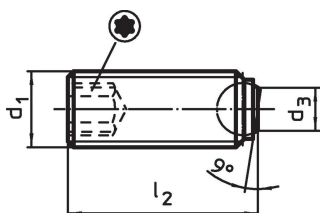

#### Notes

Ball not secured against rotating.  
Special types on request.

### Order information

Dimensions					<b>Load capacity for static load<sup>1)</sup></b> max. [kN]	 max. [°C]	 [g]	Art. No.
d <sub>1</sub>	l <sub>2</sub>	d <sub>3</sub>	Ball diameter					
[mm]								
<b>flat-faced ball, bearing surface plain, Heat-treated steel</b>								
M4	5.6	1.8	2.5	8	3.5	250	0.3	22720.1542