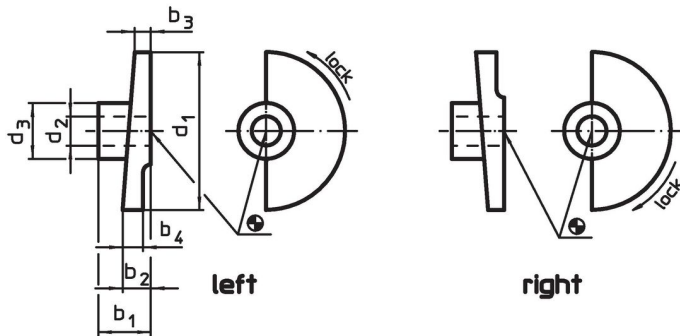

Door Catches

22260.0010

Product Description

Material

- Sintered steel

Assembly

Not suitable for fastening by welded connection. Secure by using pins.

Drawing

Order information

Dimensions							[g]	Art. No.
d ₁	d ₂ H8	d ₃	b ₁	b ₂	b ₃	b ₄		
[mm]								
locking by turning to the right								
35	10	18	15	7	3	7	31	22260.0010

Application example

Compliance

RoHS compliant