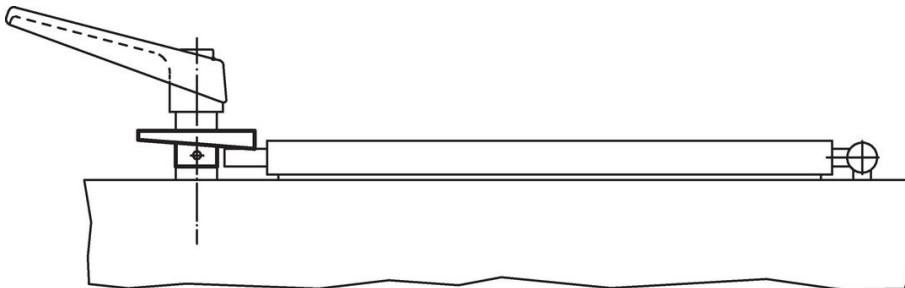

Door Catches

22260.0010

Product Description

Material

- Sintered steel

Assembly

Not suitable for fastening by welded connection. Secure by using pins.

Drawing

Order information

Dimensions							[g]	Art. No.
d ₁	d ₂ H8	d ₃	b ₁	b ₂	b ₃	b ₄		
[mm]								
locking by turning to the right								
35	10	18	15	7	3	7	31	22260.0010

Application example

Compliance

RoHS compliant