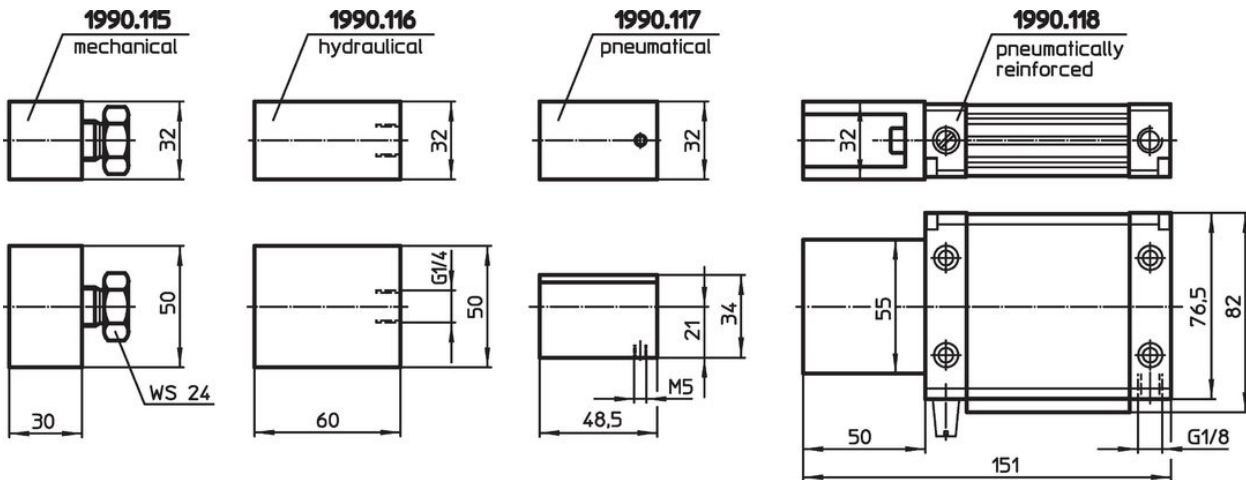

Control Modules

1990.115

Product Description

Material

- Steel, blackened

Drawing

Order information

	[g]	Art. No.
mechanical	428	1990.115