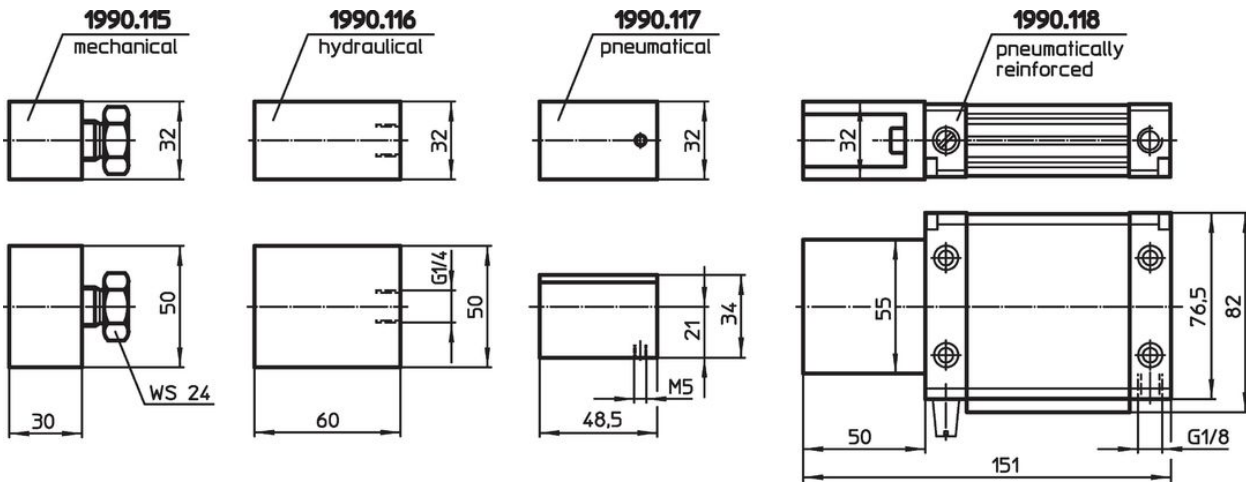

Control Modules

1990.115

Product Description

Material

- Steel, blackened

Drawing

Order information

	[g]	Art. No.
mechanical	428	1990.115