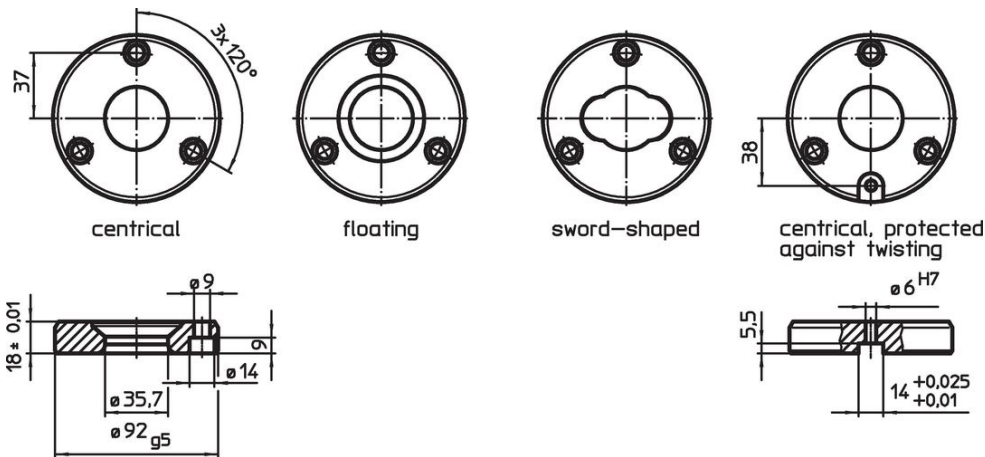

Connecting Rings

1990.107

Product Description

Material

- Steel, case-hardened, ground

Drawing

Order information

[g]	Art. No.
sword-shaped	
845	1990.107

Application example

Assembly position of connecting rings independent from distance

Compliance

RoHS compliant

Compliant according to Directive 2011/65/EU and Directive 2015/863.

Does not contain SVHC substances