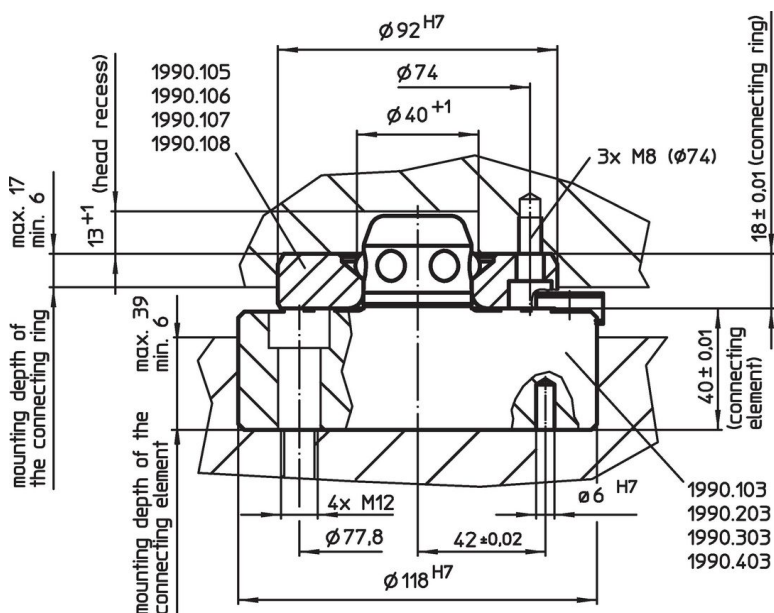

Connecting Rings

1990.107

Product Description

Material

- Steel, case-hardened, ground

Drawing

Order information

[g]	Art. No.
sword-shaped	
845	1990.107

Application example

Assembly position of connecting rings independent from distance

Compliance

RoHS compliant

Compliant according to Directive 2011/65/EU and Directive 2015/863.

Does not contain SVHC substances