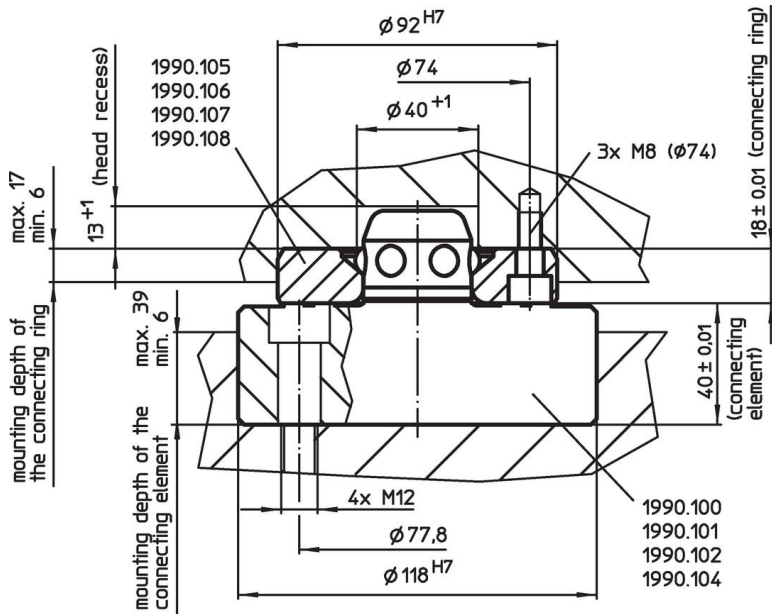

Connecting Rings

1990.107

Product Description

Material

- Steel, case-hardened, ground

Drawing

Order information

[g]	Art. No.
sword-shaped	
845	1990.107

Application example

Assembly position of connecting rings independent from distance

Compliance

RoHS compliant

Compliant according to Directive 2011/65/EU and Directive 2015/863.

Does not contain SVHC substances