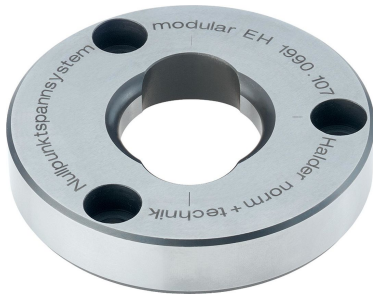

Connecting Rings

1990.107

Product Description

Material

- Steel, case-hardened, ground

Drawing

Order information

[g]	Art. No.
sword-shaped	
845	1990.107

Application example

Assembly position of connecting rings independent from distance

Compliance

RoHS compliant

Compliant according to Directive 2011/65/EU and Directive 2015/863.

Does not contain SVHC substances