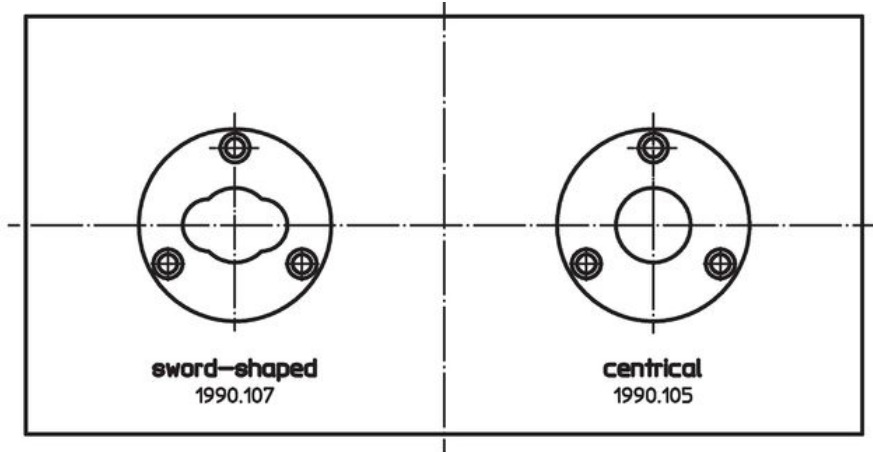

Connecting Rings

1990.107

Product Description

Material

- Steel, case-hardened, ground

Drawing

Order information

[g]	Art. No.
sword-shaped	
845	1990.107

Application example

Assembly position of connecting rings independent from distance

Compliance

RoHS compliant

Compliant according to Directive 2011/65/EU and Directive 2015/863.

Does not contain SVHC substances