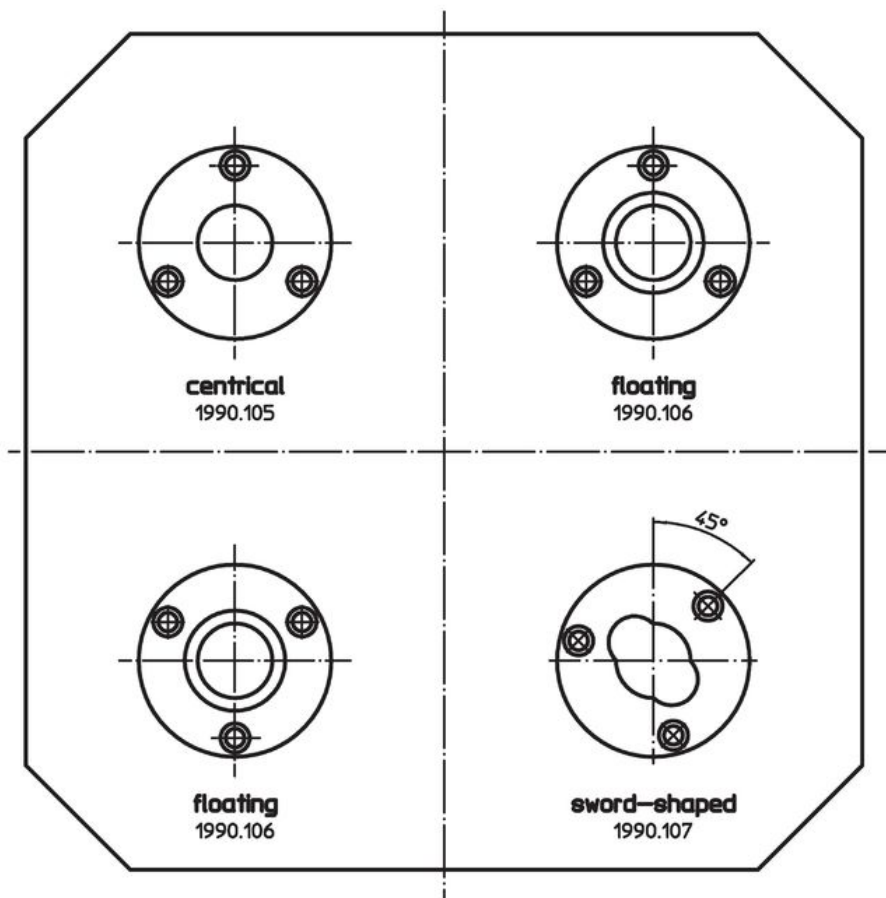

Connecting Rings

1990.107

Product Description

Material

- Steel, case-hardened, ground

Drawing

Order information

[g]	Art. No.
sword-shaped	
845	1990.107

Application example

Assembly position of connecting rings independent from distance

Compliance

RoHS compliant

Compliant according to Directive 2011/65/EU and Directive 2015/863.

Does not contain SVHC substances