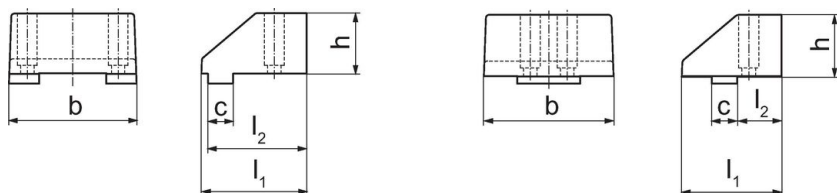

Drawing

picture 1

picture 2

Order information

Jaw width [mm]	Dimensions [mm]					[kg]	Art. No.
	b	l₁	l₂	h	c		
Jaw, movable – picture 2							
125	124	94.5	42	58	24	4	1701.170

Application example

	MS 125-S	MS 125-M	MS 125-L
Clamping width s₁	0 - 30	0 - 150	0 - 280

Compliance

RoHS compliant

Compliant according to Directive 2011/65/EU and Directive 2015/863.

Does not contain SVHC substances

No SVHC substances with more than 0.1% w/w contained - SVHC list [REACH] as of 27.06.2024.

Does not contain Proposition 65 substances

No Proposition 65 substances included.

<https://www.P65Warnings.ca.gov/>

Free from Conflict Minerals

This product does not contain any substances designated as "conflict minerals" such as tantalum, tin, gold or tungsten from the Democratic Republic of Congo or adjacent countries.