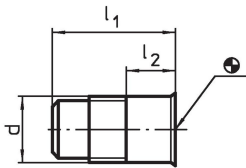

Screw Plugs

1657.000

Product Description

Material

- Plastic

Drawing

Order information

System	d	Dimensions		[g]	Art. No.
		l ₁ [mm]	l ₂		
L16	M16	30	12	5.8	1657.000