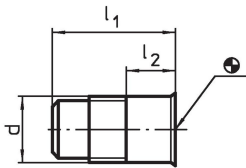

Screw Plugs

1557.000

Product Description

Material

- Plastic

Drawing

Order information

System	d	Dimensions		[g]	Art. No.
		l ₁ [mm]	l ₂		
L12	M12	25	10	2.5	1557.000