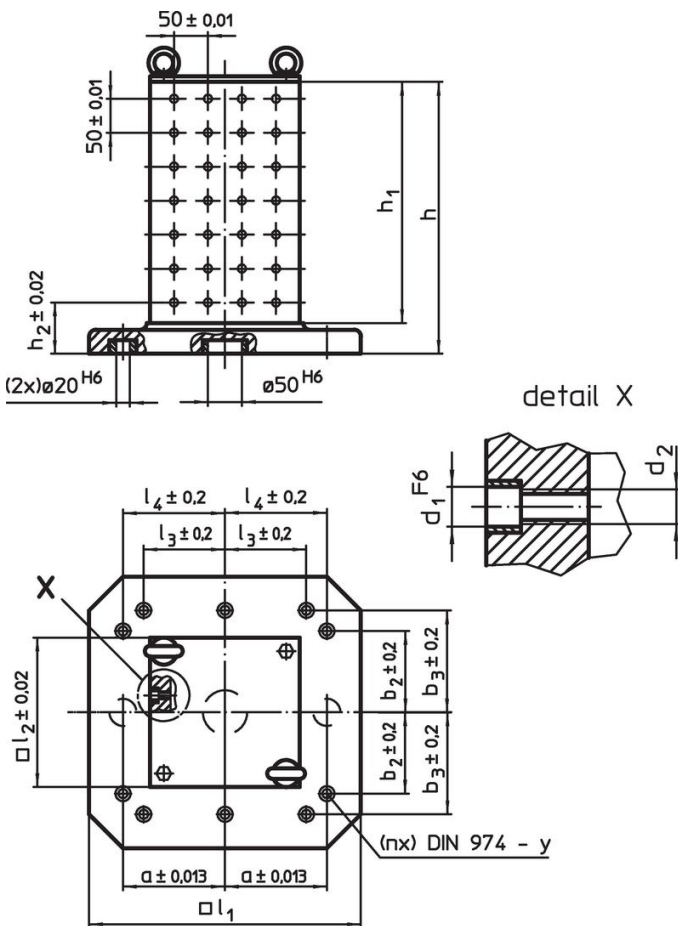

### Order information

System	Dimensions										y	For screws	Number of fastening holes n	Number of hole rows	[kg]	Art. No.
	l <sub>1</sub>	l <sub>2</sub>	h <sub>1</sub>	h	h <sub>2</sub>	d <sub>1</sub>	d <sub>2</sub>	a	b <sub>2</sub>	l <sub>4</sub>						
L12	400	230	358	408	75	12	M12	150	150	150	12	M12	4	4 x 7	97	1508.200