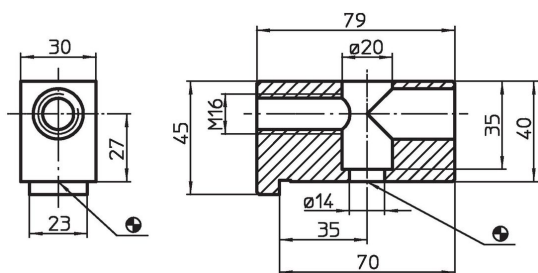

Clamping Heads

1132.900

Product Description

Material

- Steel, blackened

Drawing

Order information

System	 [g]	Art. No.
V70	544	1132.900