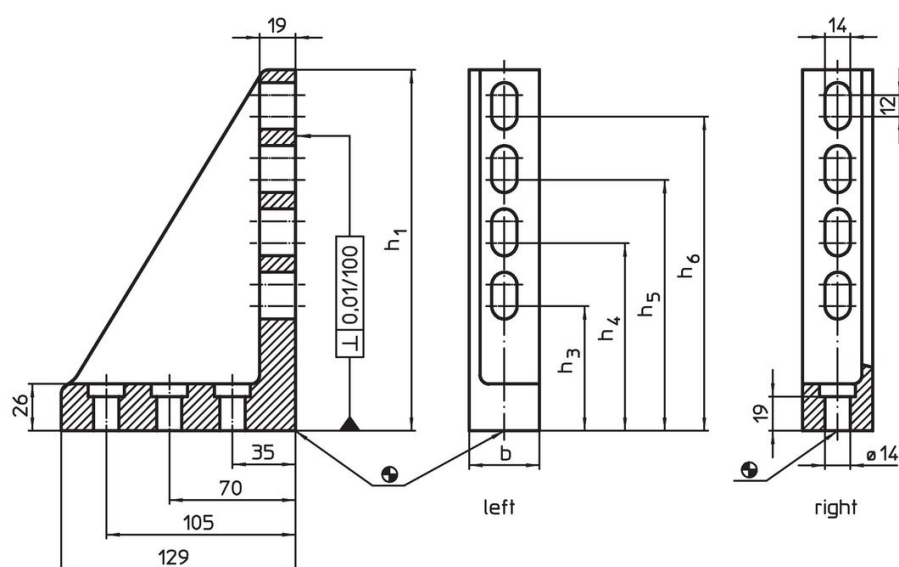

Thrust Angles

1122.300

Product Description

Material

- Grey cast iron, phosphatized, ground

Drawing

Order information

System	Dimensions						Position of web	 [g]	Art. No.
	b	h ₁	h ₃	h ₄	h ₅	h ₆			
V70	66	200	69	104	139	174	right	3466	1122.300