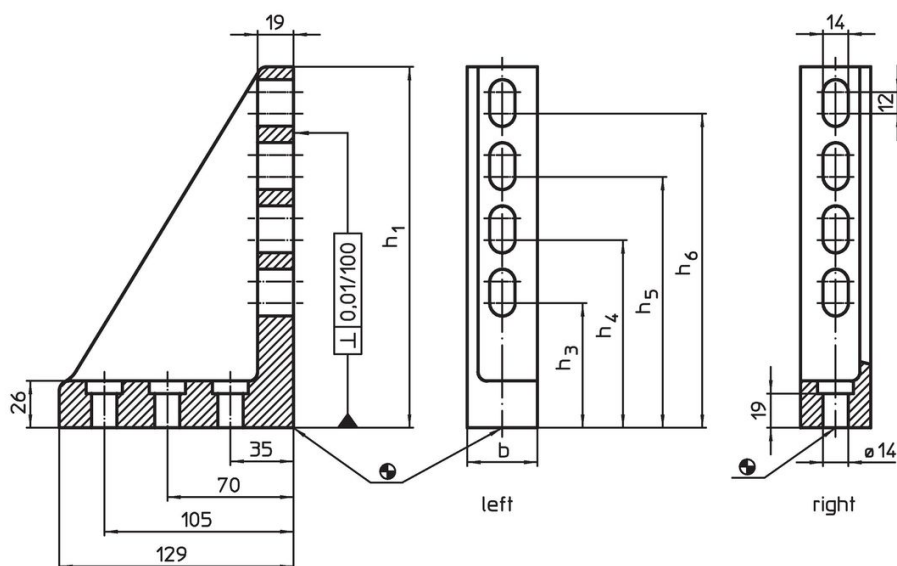

Thrust Angles

1121.700

Product Description

Material

- Grey cast iron, phosphatized, ground

Drawing

Order information

System	Dimensions						Position of web	 [g]	Art. No.
	b	h ₁	h ₃	h ₄	h ₅	h ₆			
V70	66	200	69	104	139	174	left	3753	1121.700