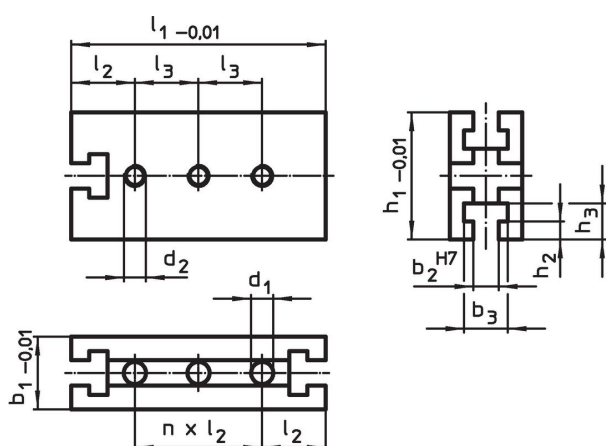

Mounting Blocks

1111.300

Product Description

This mounting element is a system part of the T-slot system.

Material

- Steel, hardened, ground

Drawing

Order information

System	Dimensions											Amount n	 [g]	Art. No.
	b ₁	l ₁	b ₂	b ₃	l ₂	l ₃	h ₁	h ₂	h ₃	d ₁	d ₂			
V70	40	210	14	24	35	70	70	10	20	12.25	M12	5	3246	1111.300

Compliance

RoHS compliant

Compliant according to Directive 2011/65/EU and Directive 2015/863.