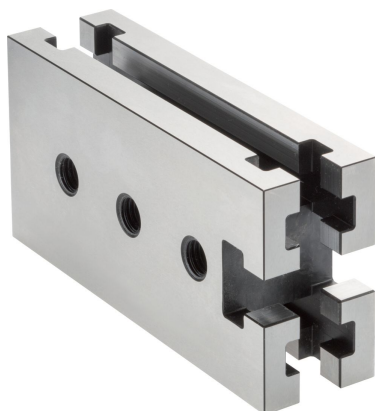

Mounting Blocks

1111.300

Product Description

This mounting element is a system part of the T-slot system.

Material

- Steel, hardened, ground

Drawing

Order information

System	Dimensions											Amount n	 [g]	Art. No.
	b ₁	l ₁	b ₂	b ₃	l ₂	l ₃	h ₁	h ₂	h ₃	d ₁	d ₂			
V70	40	210	14	24	35	70	70	10	20	12.25	M12	5	3246	1111.300

Compliance

RoHS compliant

Compliant according to Directive 2011/65/EU and Directive 2015/863.