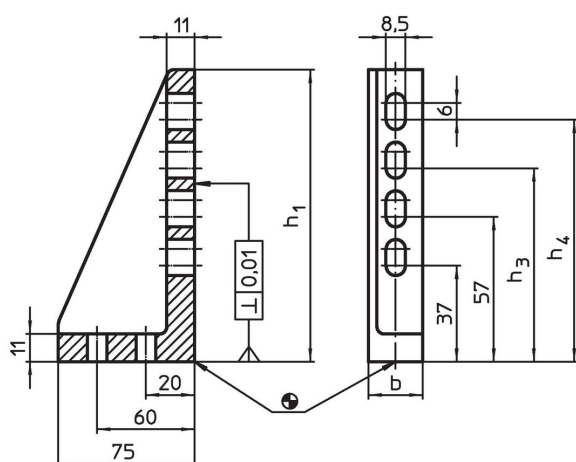

Thrust Angles

1021.600

Product Description

Material

- Grey cast iron, phosphatized, ground

Drawing

Order information

System	Dimensions		Position of web	 [g]	Art. No.
	b	h ₁			
V40	39	75	left	473	1021.600